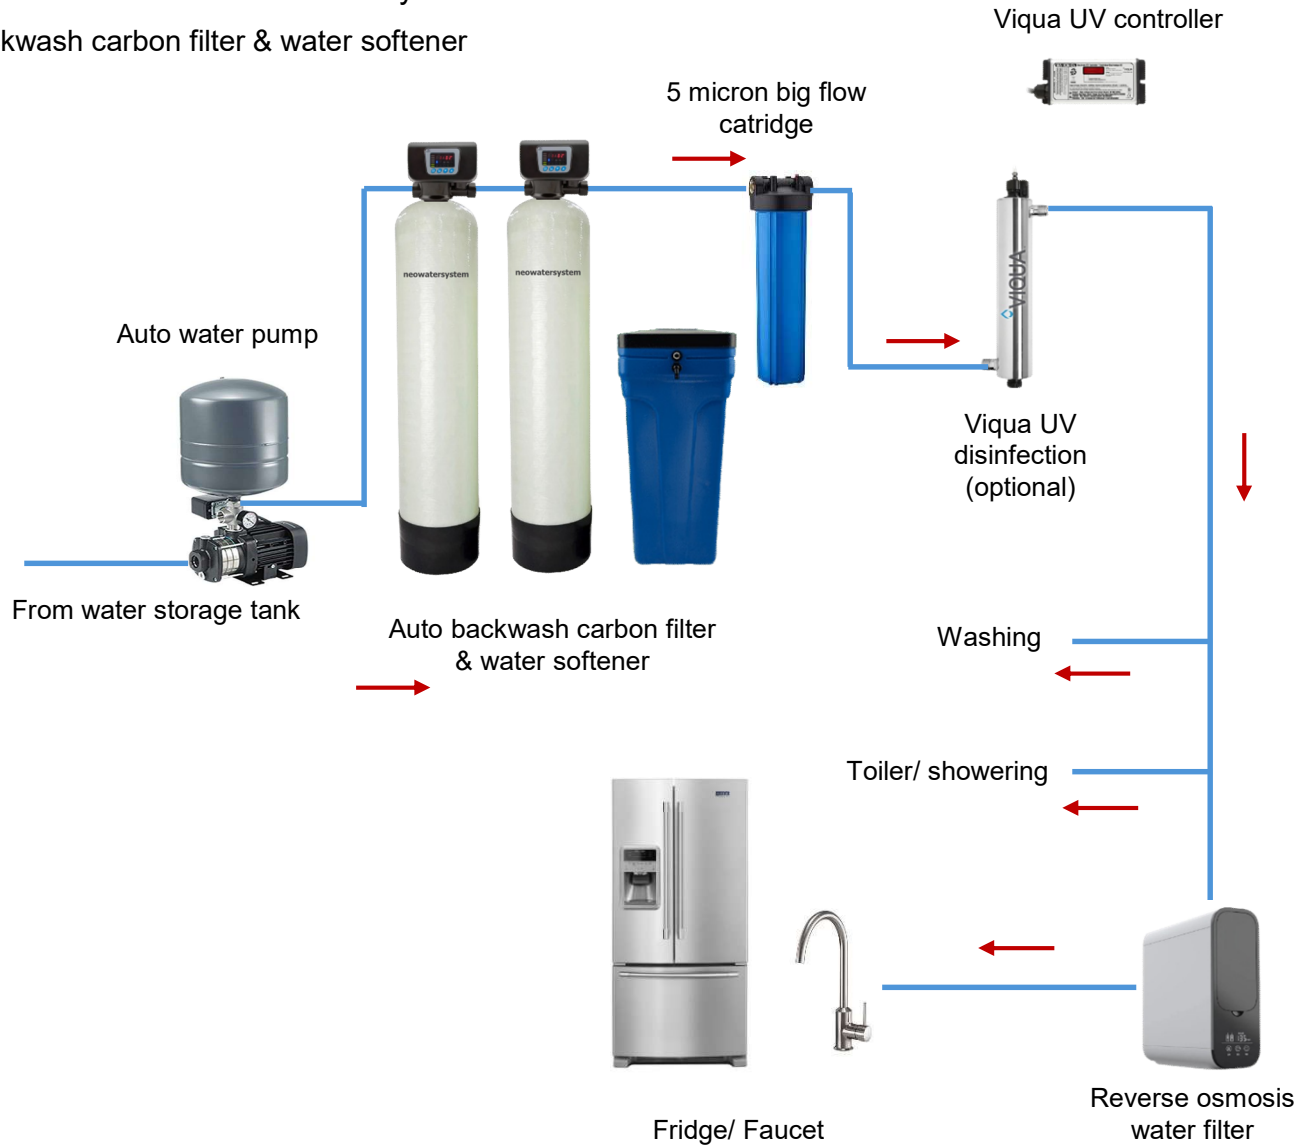

Typical whole house water filter system

Backwash carbon filter & water softener