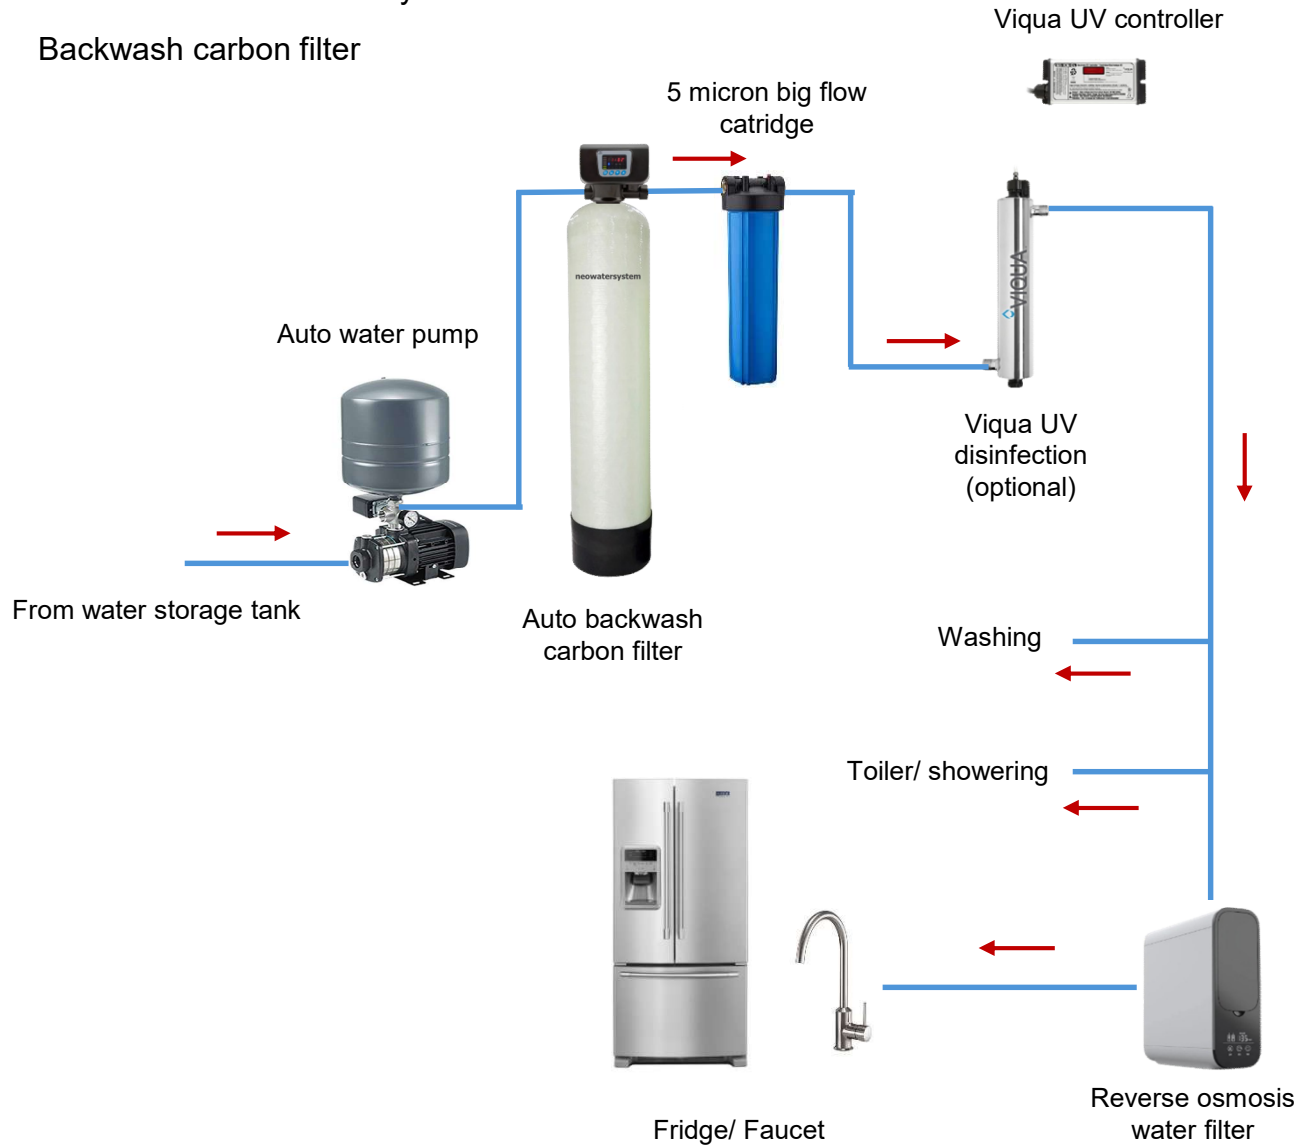

# Typical whole house water filter system

Backwash carbon filter

Typical whole house water filter system

Typical whole house water filter system

NEO-003

www.neowatersystem.com  
M.+6689 874 3771 (Whatsapp)