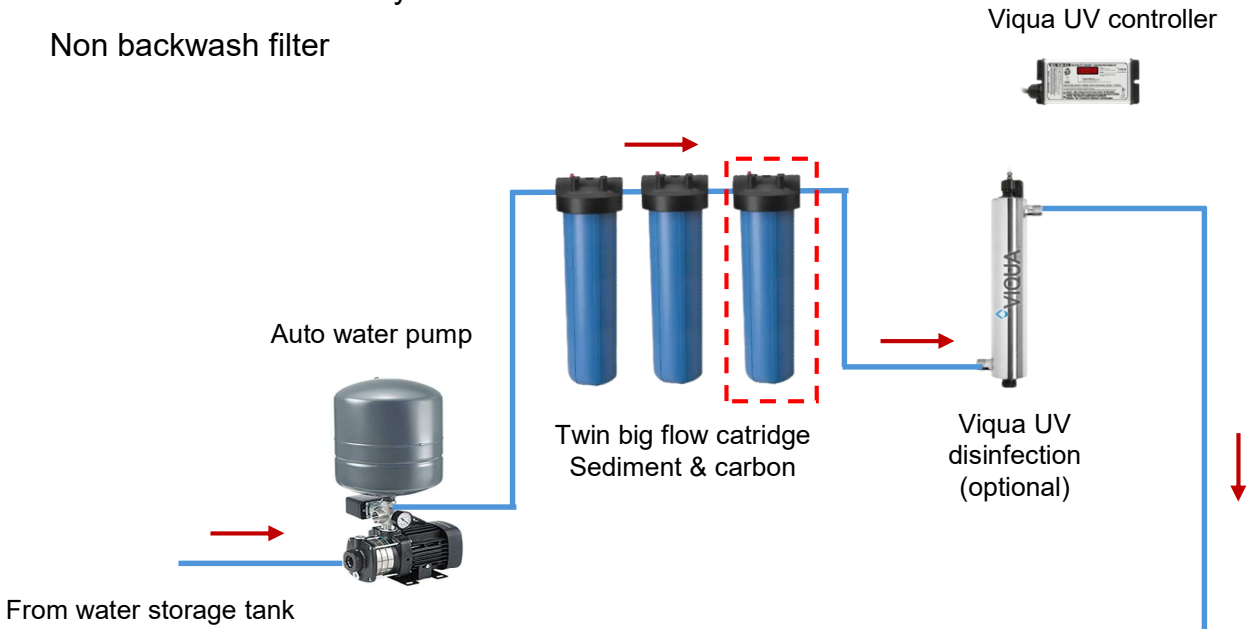

### Typical whole house water filter system

Backwash carbon filter & water softener

Typical whole house water filter system  
Non backwash filter

www.neowatersystem.com  
M.+6689 874 3771 (Whatsapp)

Typical whole house water filter system  
Non backwash filter