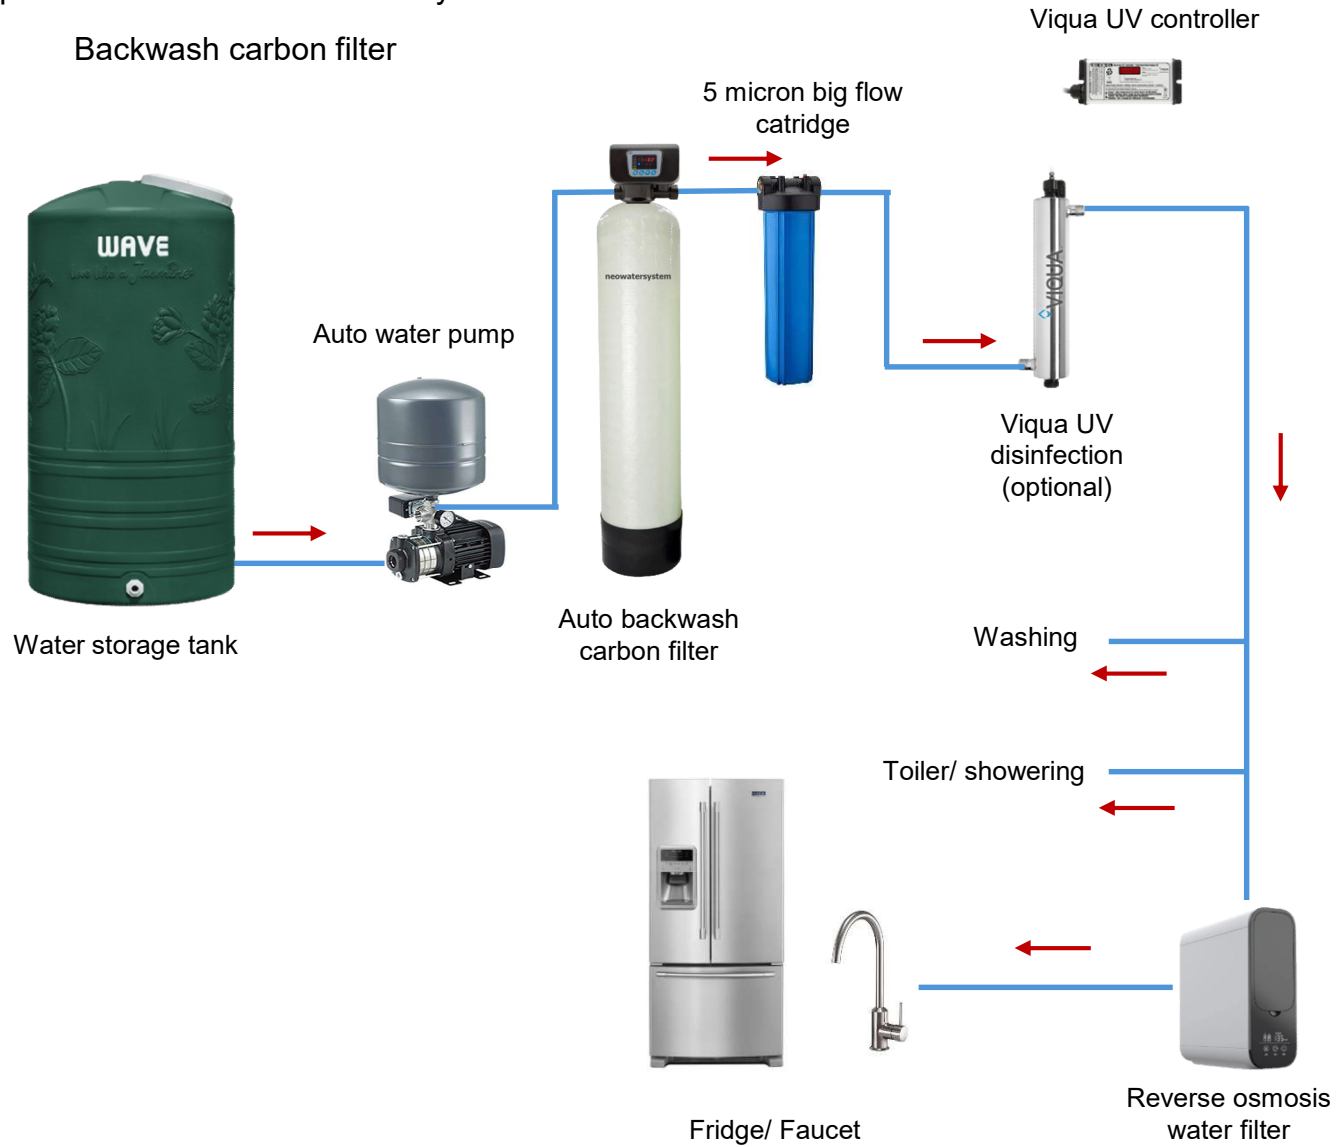

# Typical whole house water filter system

Backwash carbon filter

Typical whole house water filter system

Typical whole house water filter system

NEO-003

www.neowatersystem.com  
M.+6689 874 3771 (Whatsapp)