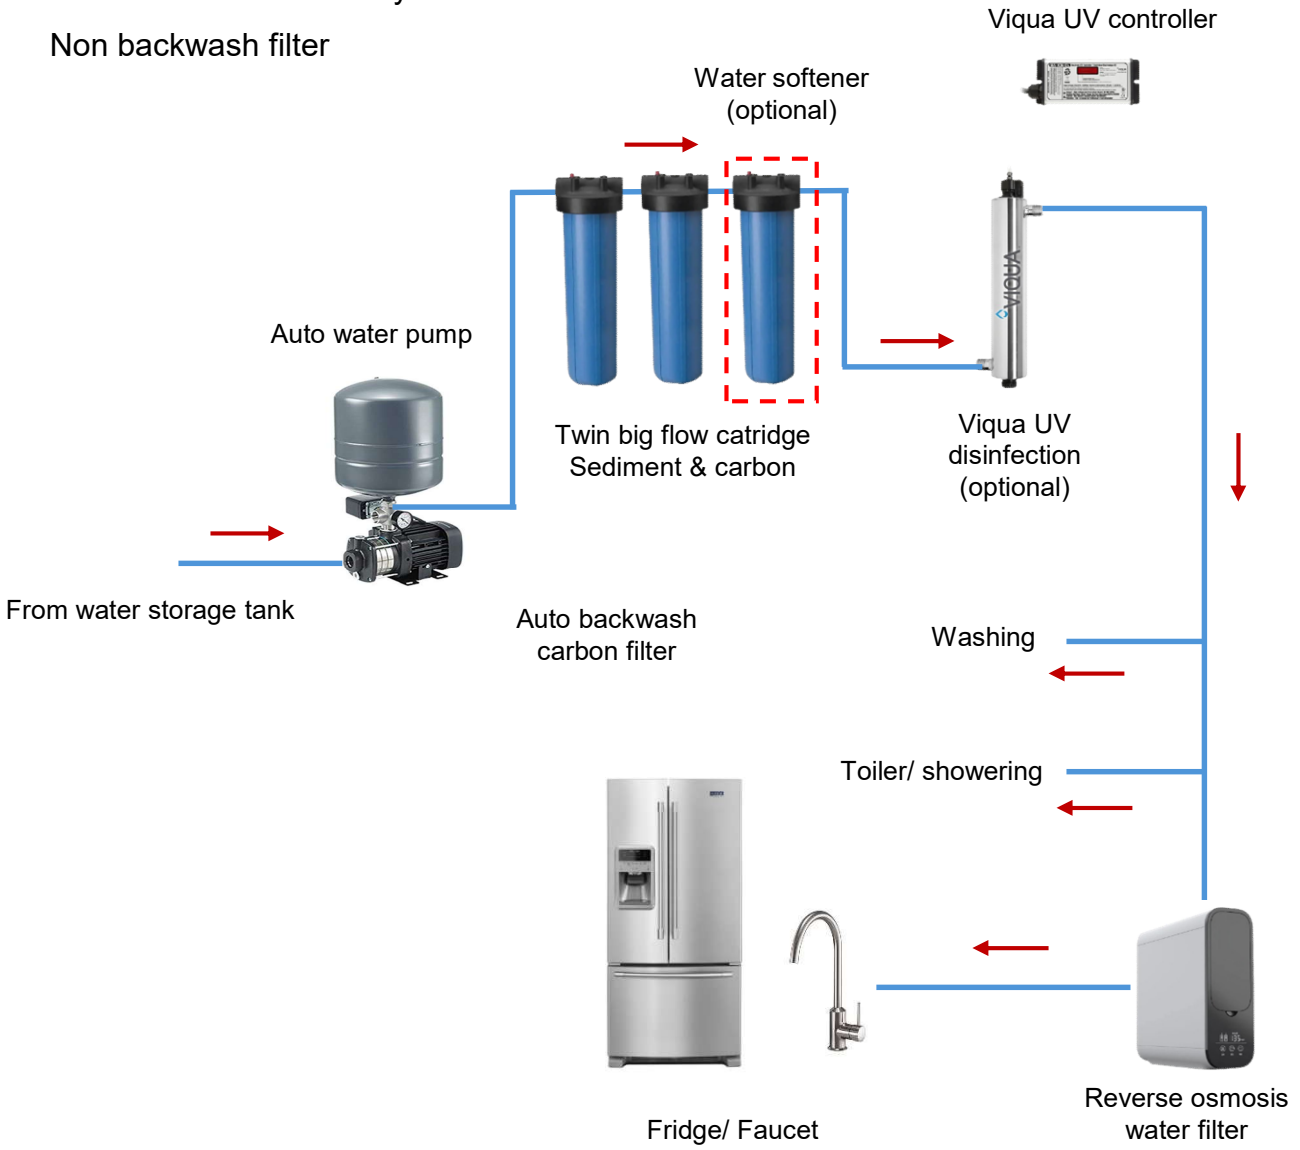

Typical whole house water filter system
Non backwash filter

www.neowatersystem.com
M.+6689 874 3771 (Whatsapp)