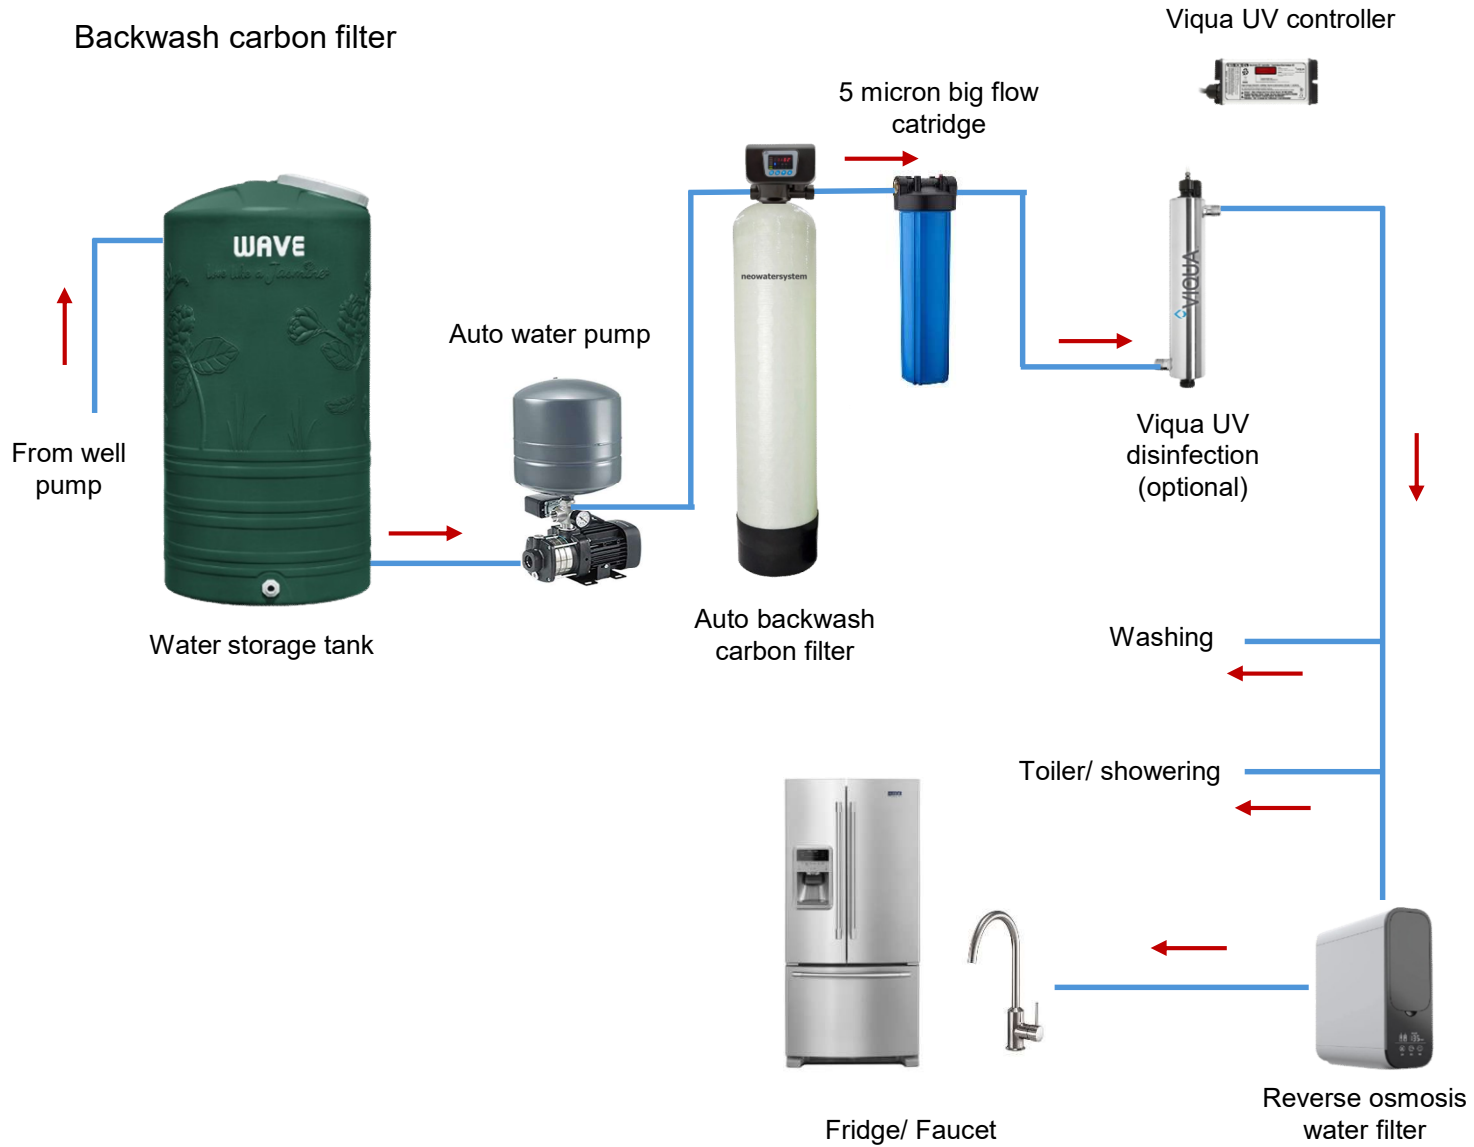

# Typical whole house water filter system

Backwash carbon filter

Typical whole house water filter system

Typical whole house water filter system

NEO-003

www.neowatersystem.com  
M.+6689 874 3771 (Whatsapp)