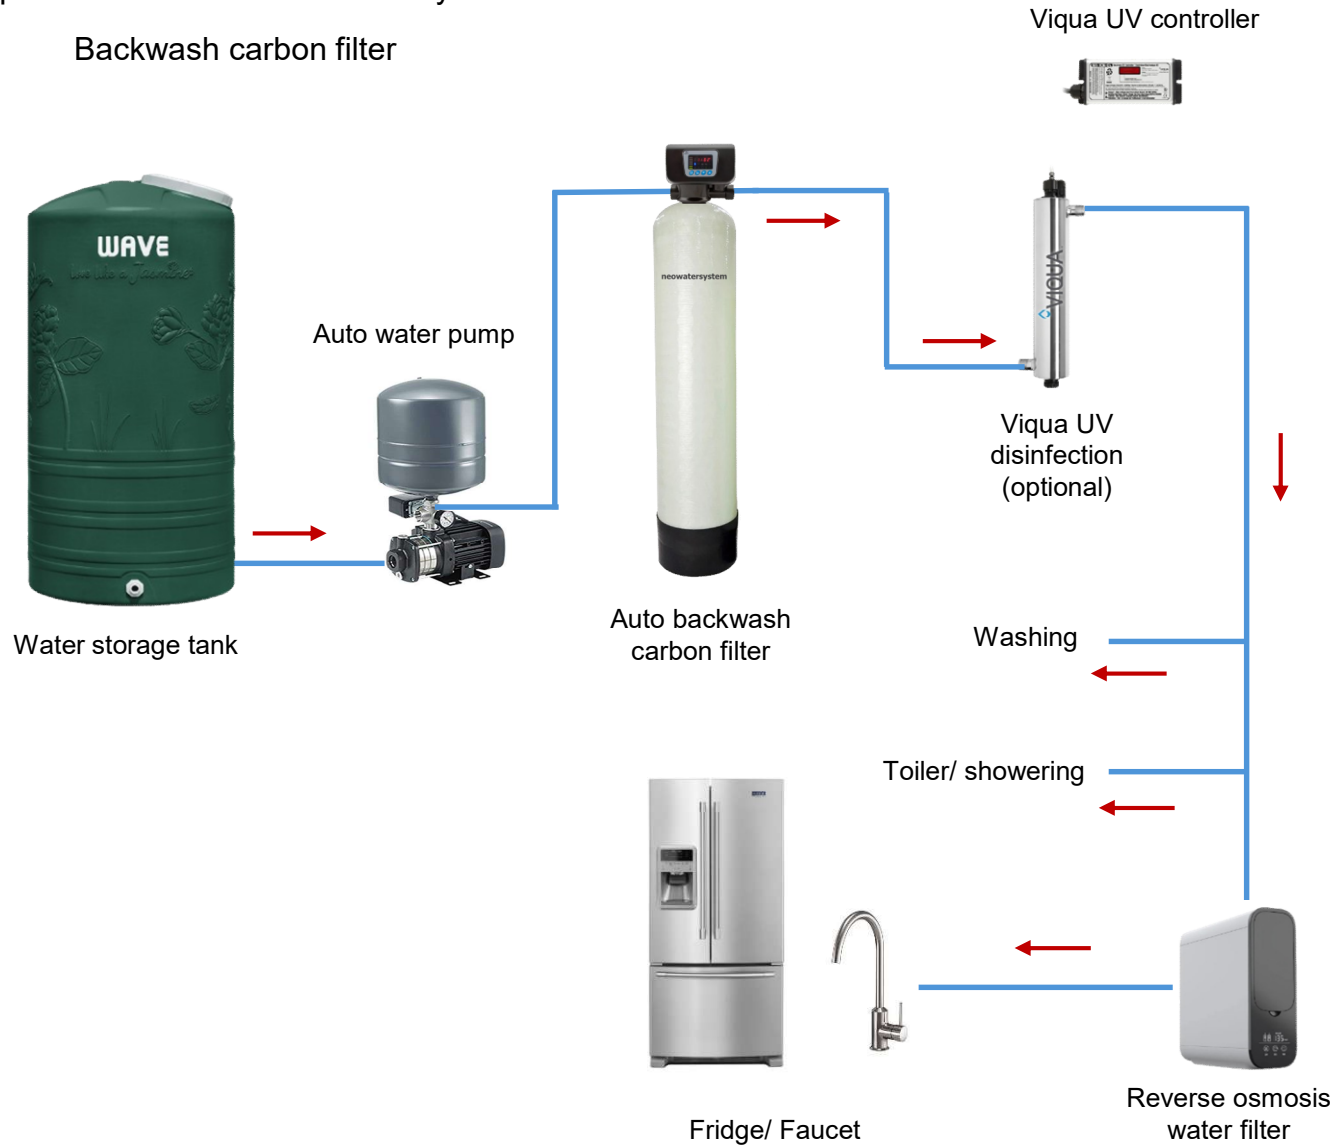

Typical whole house water filter system

Backwash carbon filter

www.neowatersystem.com
M.+6689 874 3771 (Whatsapp)